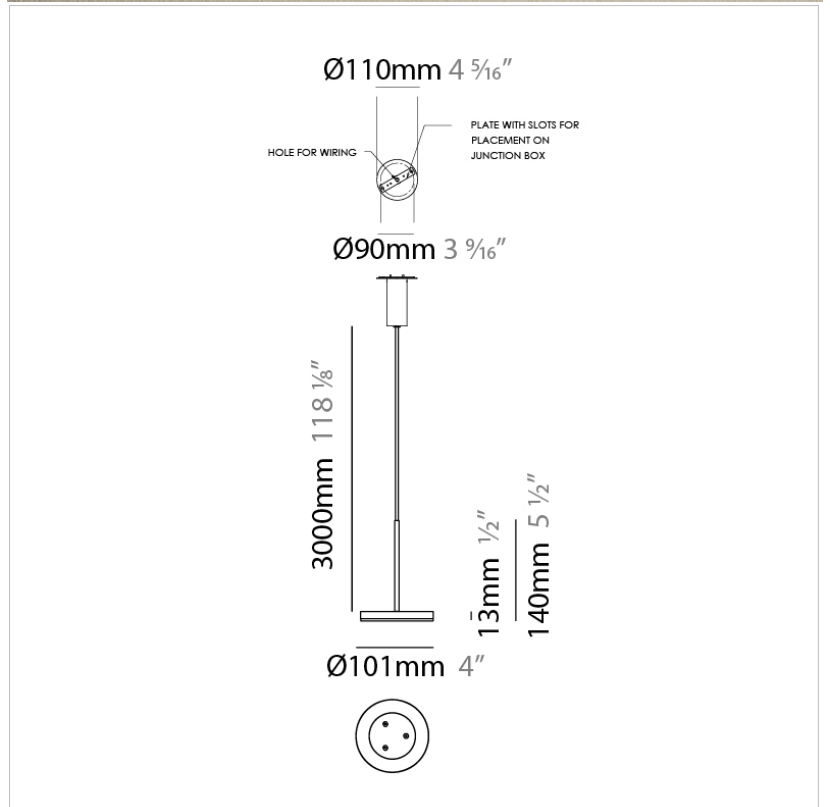

BELLA SUSPENSION

D81667-MBR

GENERAL

Series: Bella
Brand: Panzeri
Division: Design
Mounting Type: Suspension
Mounting Location: Ceiling
Subcategory: Pendant

PHYSICAL

Shape: Disc
Diameter (mm): 101
Diameter (in): 4
Height (mm): 13
Height (in): 1/2
Max. Overall Height (mm): 3013
Max. Overall Height (in): 118 5/8
Light Distribution: Direct
Weight (kg): 0.54501
Weight (lbs): 1.2
Diffuser: Opal - Acrylic
Fixture Material: Metal

ELECTRICAL

Lamp Type: LED
Input Wattage (W): 6.5
Total Output Wattage (W): 6.5
Dimming: Non-Dimmable
Driver Location: Integrated
Input Voltage (V): 120

LED

Delivered Lumen Range: 100 - 499 lm
Number of LEDs: 1
Color Temperature (°K): 2700
Max. Delivered Lumen (lm): 388
Nominal Lumen (lm): 460
CRI: >80 CRI

OPTICAL

RATINGS AND CERTIFICATIONS

Certified By: CSA Certified to UL and CSA Standards
IP rating: IP40

PROJECT

TYPE

NOTES

QUANTITY

DATE

D