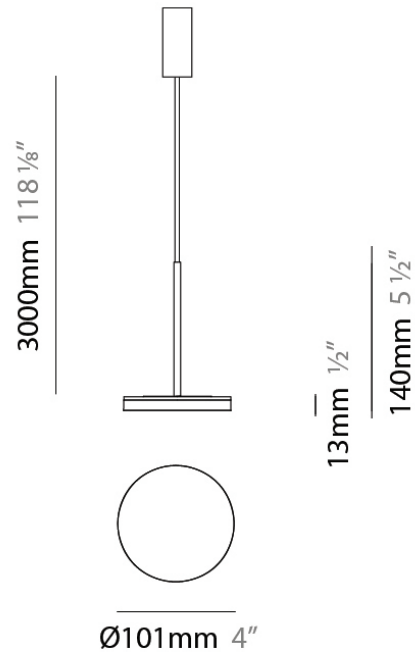

BELLA SUSPENSION

D81668-TIM

PROJECT

TYPE

NOTES

QUANTITY

DATE

GENERAL

Series: Bella
Brand: Panzeri
Division: Design
Mounting Type: Suspension
Mounting Location: Ceiling
Subcategory: Pendant

PHYSICAL

Diameter (mm): 101
Diameter (in): 4
Height (mm): 13
Height (in): 1/2
Max. Overall Height (mm): 3013
Max. Overall Height (in): 118 7/8
Light Distribution: Indirect
Weight (kg): 0.54501
Weight (lbs): 1.2
Diffuser: Opal - Acrylic
Fixture Material: Aluminum Die Cast
Cable Details: 3000mm / 118 1/8" Cable

ELECTRICAL

Lamp Type: LED
Input Wattage (W): 6.5
Driver Location: Integrated
Input Voltage (V): 120

LED

Number of LEDs: 1
Color Temperature (°K): 2700
Max. Delivered Lumen (lm): 388
Nominal Lumen (lm): 460
CRI: >80 CRI

OPTICAL

RATINGS AND CERTIFICATIONS

Certified By: CSA Certified to UL and CSA Standards
IP rating: IP40