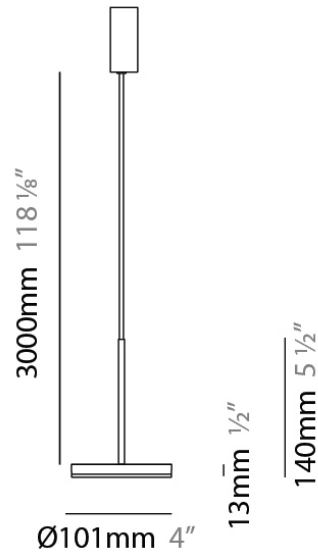

BELLA SUSPENSION

D81667-TIM

PROJECT

TYPE

NOTES

QUANTITY

DATE

GENERAL

Series: Bella

Brand: Panzeri

Division: Design

Mounting Type: Suspension

Mounting Location: Ceiling

Subcategory: Pendant

PHYSICAL

Shape: Disc

Diameter (mm): 101

Diameter (in): 4

Height (mm): 13

Height (in): 1/2

Max. Overall Height (mm): 3013

Max. Overall Height (in): 118 ⁵/₈

Light Distribution: Direct

Weight (kg): 0.54501

Weight (lbs): 1.2

Diffuser: Opal - Acrylic

Fixture Material: Metal

ELECTRICAL

Lamp Type: LED

Input Wattage (W): 6.5

Dimming: Non-Dimmable

Driver Location: Integrated

Input Voltage (V): 120

LED

Number of LEDs: 1

Color Temperature (°K): 2700

Max. Delivered Lumen (lm): 388

Nominal Lumen (lm): 460

CRI: >80 CRI

OPTICAL

RATINGS AND CERTIFICATIONS

Certified By: CSA Certified to UL and CSA Standards

IP rating: IP40