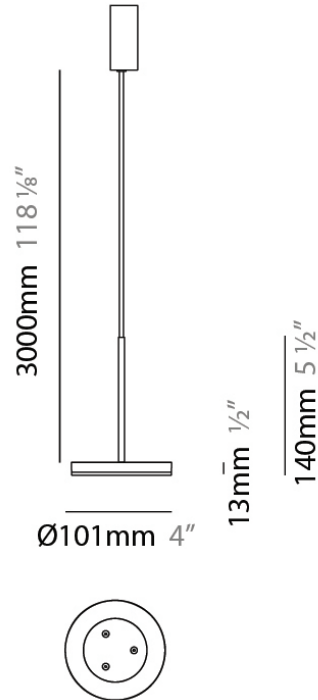

BELLA SUSPENSION

D81667R9-TIM

PROJECT _____

TYPE _____

NOTES _____

QUANTITY _____

DATE _____

GENERAL

Series: Bella

Brand: Panzeri

Division: Design

Mounting Type: Suspension

Mounting Location: Ceiling

Subcategory: Pendant

PHYSICAL

Shape: Round

Diameter (mm): 101

Diameter (in): 4

Height (mm): 13

Height (in): 1/2

Max. Overall Height (mm): 3013

Max. Overall Height (in): 118 ⁵/₈

Light Distribution: Direct

Weight (kg): 0.54501

Weight (lbs): 1.2

Diffuser: Acrylic Diffuser With Matt Finish

Fixture Material: Aluminum Die Cast

Cable Details: 3000mm / 118 1/8" Cable

ELECTRICAL

Lamp Type: LED

Input Wattage (W): 6.5

Total Output Wattage (W): 4.5

Dimming: Non-Dimmable

Driver Included: Yes

Driver Location: Integrated

Driver Type: Constant Voltage - Universal

Driver Class: Class 2

Input Voltage (V): 120 - 277

LED

Color Temperature (°K): 2700

Max. Delivered Lumen (lm): 388

CRI: >90 CRI

Lamp Life (hrs): 50000

OPTICAL

RATINGS AND CERTIFICATIONS

Certified By: CSA Certified to UL and CSA Standards

IP rating: IP40